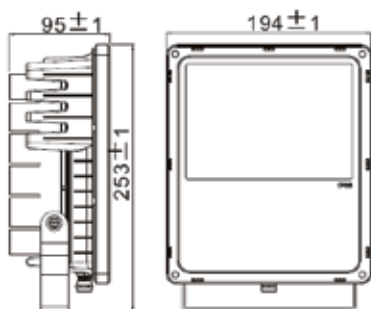

LED FLOOD LIGHT LS FIN SERIES

10W - 50W

Optical		Electrical		Physical	
Light source	Epistar 45 mil COB LED*	Capacitor	Rubycon	Weight	0.77 -1.82kg
CRI	Ra ≥70	Total power	10W-50W	Housing	6063ALU+ASA PC
CCT	2700-3300K 4000-5000K 5500-6500K	Input voltage	AC100-265 V	IP rating	IP65
Beam Angle	120°	Power factor	>0.9	Certification	CE FC RoHS
		Efficiency	>90%	Warranty	3 years
		Op. Temp.	-40C~+70C		

MODEL	SIZE	WEIGHT	POWER	LUMEN
LS-FL-10	L179 x W133 x H57mm	0.77kg	10W	800-850 Lm
LS-FL-20	L201 x W166 x H77mm	1.05kg	20W	1600-1700 Lm
LS-FL-30	L253 x W178 x H81mm	1.36kg	30W	2400-2550 Lm
LS-FL-50	L253 x W194 x H85mm	1.82kg	50W	4000-4250 Lm

*upgradeable to Bridgelux LED - plus 5 Lumen/W