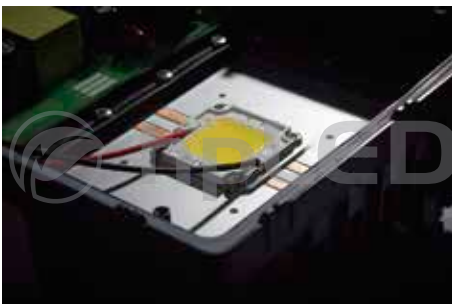

LED FLOOD LIGHT

ASA plastic housing
shock- and weather-proof, highly durable body

Enhanced cooling system
Copper heat pipes applied under the LED module channel heat to the heatsink fast

High efficiency LED
Bridgelux or Epistar COB LED module delivers over 80 Lumen/Watt

Efficient heatsink
Uses 6063 Aluminium alloy fins for maximum heat exchange. Total cooling area can exceed 6000 sqcm. Anodic oxidized surface treatment provides long lasting sheen

IP65 protection
High quality silicone rings ensure full outdoor suitability

Stable driver
General driver uses Rubycon capacitor, 100W+ models equipped with MeanWell as standard

LED FLOOD LIGHT LS FIN SERIES

10W - 50W

Optical		Electrical		Physical	
Light source	Epistar 45 mil COB LED*	Capacitor	Rubycon	Weight	0.77 -1.82kg
CRI	Ra ≥70	Total power	10W-50W	Housing	6063ALU+ASA PC
CCT	2700-3300K 4000-5000K 5500-6500K	Input voltage	AC100-265 V	IP rating	IP65
Beam Angle	120°	Power factor	>0.9	Certification	CE FC RoHS
		Efficiency	>90%	Warranty	3 years
		Op. Temp.	-40C~+70C		