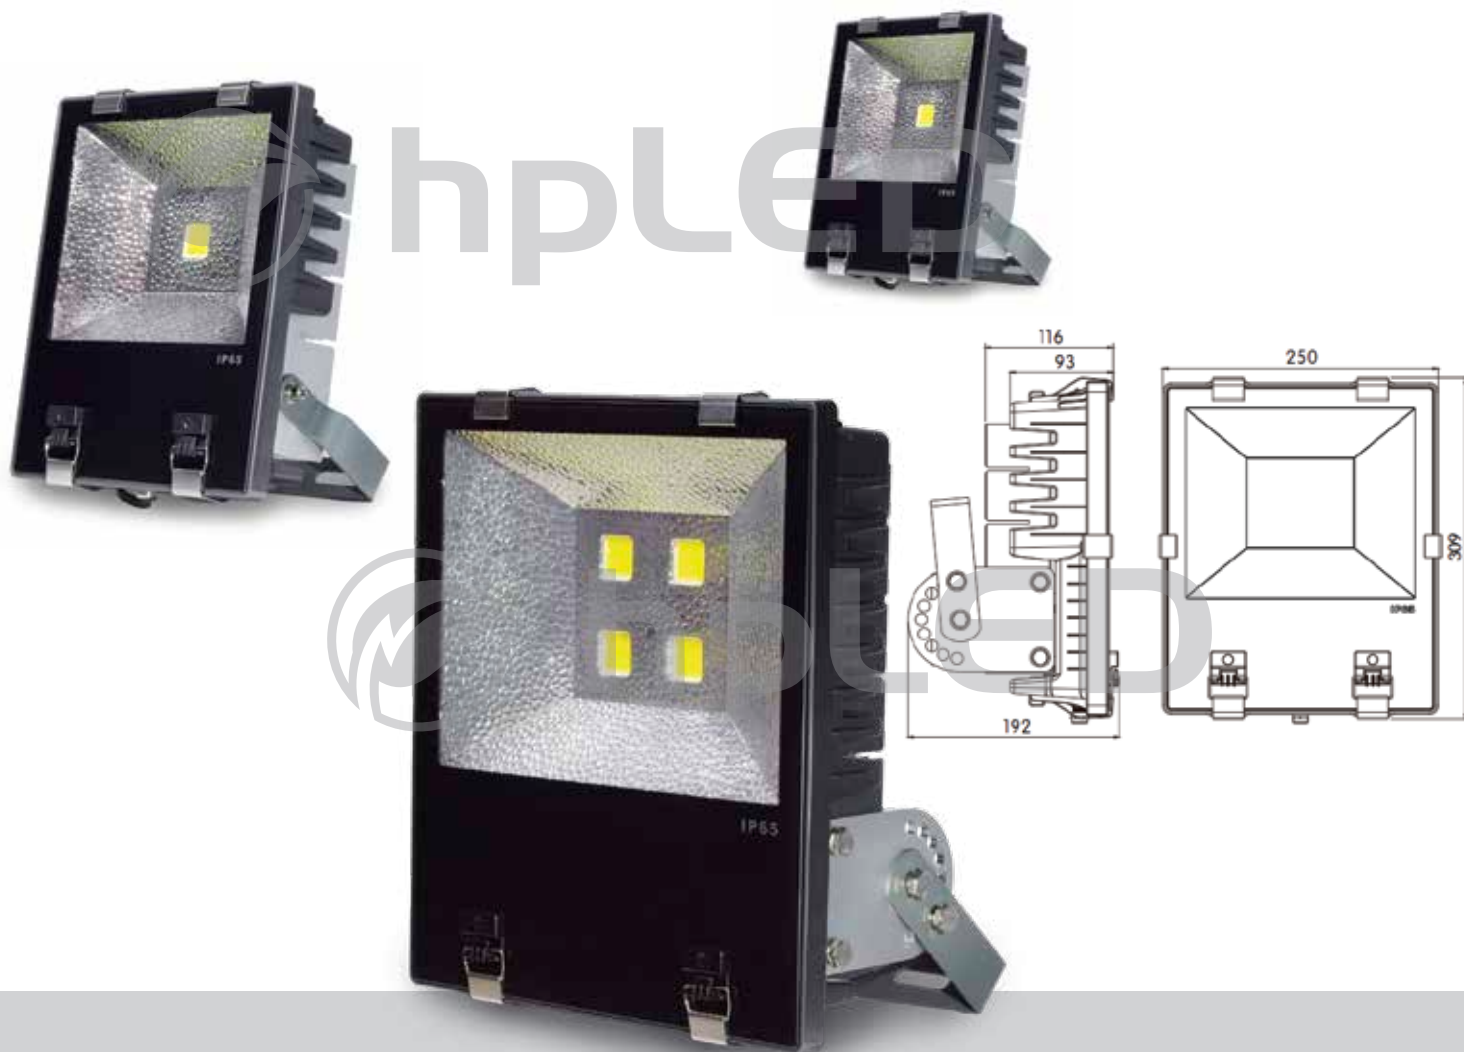

LED FLOOD LIGHT LS FIN SERIES

70W - 200W

Optical		Electrical		Physical	
Light source	Bridgelux 45 mil COB LED	Driver brand	MeanWell	Weight	3 - 8.2kg
CRI	Ra $\geq$70	Total power	70W-200W	Housing	6063ALU+ASA PC
CCT	2700-3300K 4000-5000K 5500-6500K	Input voltage	AC100-265 V	IP rating	IP65
Beam Angle	120°	Power factor	>0.9	Certification	CE FC RoHS
		Efficiency	>90%	Warranty	3 years
		Op. Temp.	-40C~+70C		

MODEL	SIZE	WEIGHT	POWER	LUMEN
LS-FL-70	L291 x W250 x H116mm	3.07kg	70W	5950-6300 Lm
LS-FL-80	L291 x W250 x H116mm	3.65kg	80W	6800-7300 Lm
LS-FL-100	L341 x W250 x H116mm	5.32kg	100W	8500-9000 Lm
LS-FL-120	L366 x W310 x H121mm	8.13kg	120W	10200-10800 Lm
LS-FL-150	L366 x W310 x H121mm	8.19kg	150W	12700-13500 Lm
LS-FL-200	L400 x W340 x H121mm	9.20kg	200W	17000-18000 Lm